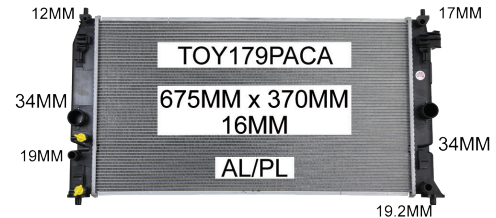

RADIATORS

LANDROVER DISCOVERY SPORT LC '7/16-
EVOQUE LV '15-19

MAHLE

TOYOTA PRIUS ZVW50 CVT '15-
COROLLA HYBRID ZWE211 '8/18-
C-HR HYBRID ZYX10 '19-

KOYORAD

IGNITION COILS

IGC137

FORD FIESTA WP/WQ 3d '02/5-08
FIESTA WP/WQ 5d '04-02/05

**Delphi
Technologies**

OXS107

TOYOTA YARIS NCP90/91/93/130/131
PRE CAT

Valeo

Adrad stockists have thousands of quality cooling products available

GAS STRUT

GSB036

TOYOTA LANDCRUISER 80 SERIES - Bonnet