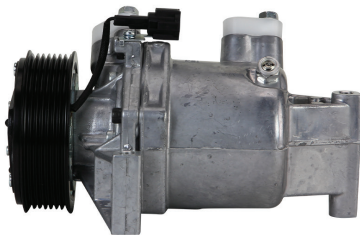

HOLDEN COLORADO RG 2.8L '13-20 -
DURAMAX ENGINE ONLY

GLOBE

EGR508

MITSUBISHI FUSO FIGHTER FM, FN, FK
Suits 6M60 Engine

Pack of 2

GLB004

BAYONET GLOBE - R10W Park & Reverse
12v, 10w - Pack of 2

Adrad stockists have thousands of quality cooling products available

COMPRESSORS

GREAT WALL X240 '09-16

Part No. PGRE01

HOLDEN COMMODORE ZB 2.0L Petrol
LTG Engine '17-60

Part No. PHOL51

JEEP WRANGLER JK 3.6L '12-18

Part No. PJEE09

LEXUS IS250 GSE20 2.5L '05-13
IS350 GSE21 3.5L '10-13

Part No. PLEX01

NISSAN JUKE F15 ST 1.6L - HR16DE
Engine Only '12-20

Part No. PNIS25

SANDEN COMPRESSOR SD7H15 12V 8PV 120 WP DM JCB

Part No. PSAN8203

Adrad stockists have thousands of quality cooling products available