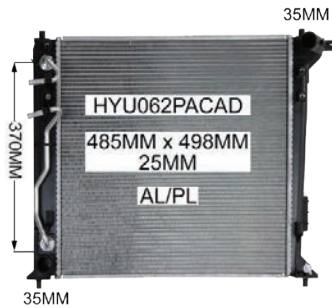

RADIATORS

HYUNDAI TUCSON TL 2.0L TD Auto. '15-17 - Czech Rep made vehicles