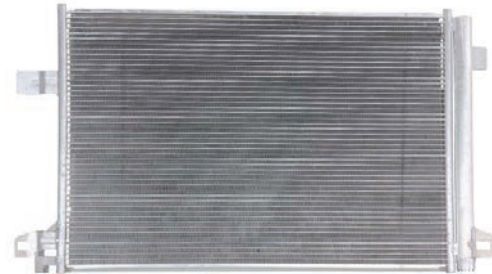

VW TRANSPORTER T6 '12/15-

Part No. CVWN22