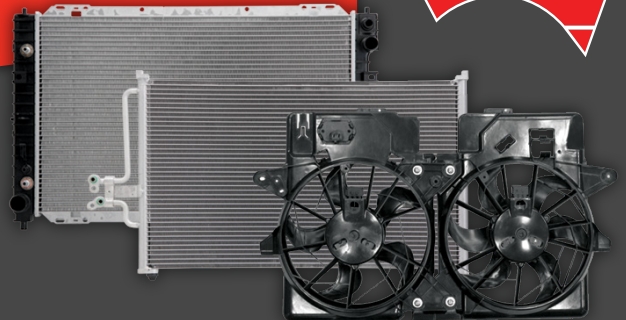

TRANS COOLER FIN & PLATE
216 X 560 X 32

CRASH PACKS RADIATOR, CONDENSER AND ELECTRIC FAN(S)

EXTENSIVE RANGE

FASTER, CONVENIENT & SAVE

SUITS OVER 900 POPULAR VEHICLES!

Adrad stockists have thousands of quality auto parts available