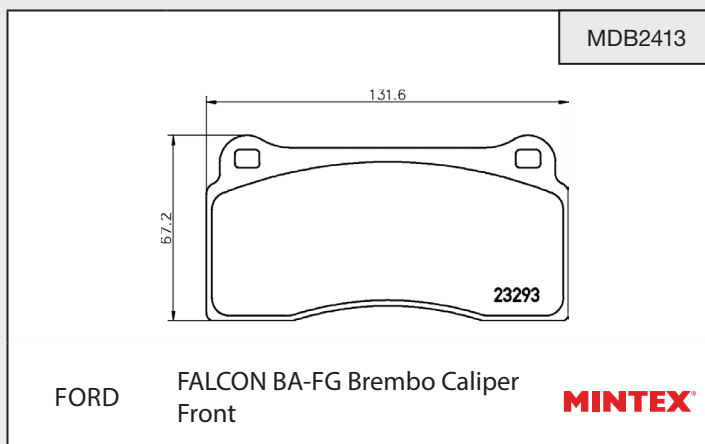

BRAKE PADS

Adrad stockists have thousands of quality auto parts available

Australian Owned
& Operated

© Adrad Pty Ltd / Natrad 2024. No part of this publication may be reproduced in any form or by any means or stored in a retrieval system or transmitted without prior written consent. Product specifications may change at any time without notice. Please email any product enquiries to product@adrad.com.au. E&OE.