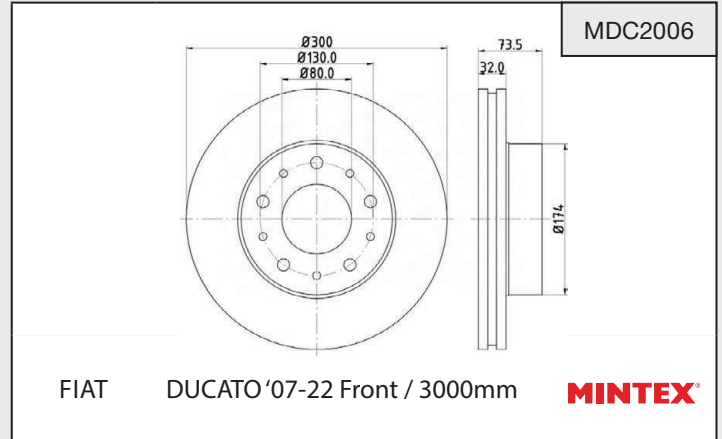

BRAKE DISCS