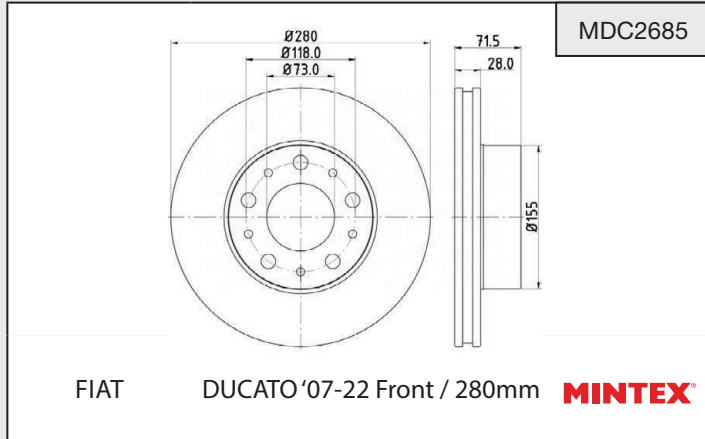

BRAKE DISCS