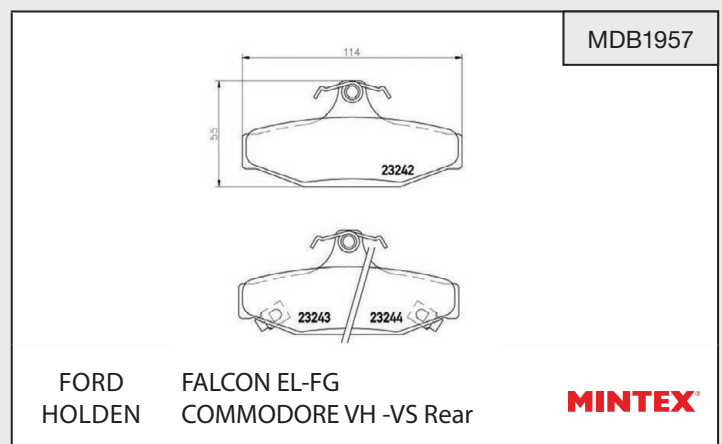

BRAKE PADS

Adrad stockists have thousands of quality auto parts available

Australian Owned
& Operated

© Adrad Pty Ltd / Natrad 2024. No part of this publication may be reproduced in any form or by any means or stored in a retrieval system or transmitted without prior written consent. Product specifications may change at any time without notice. Please email any product enquiries to product@adrad.com.au. E&OE.