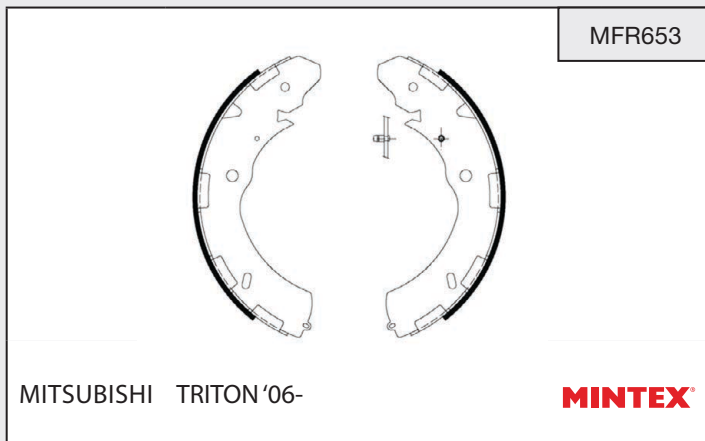

BRAKE SHOES