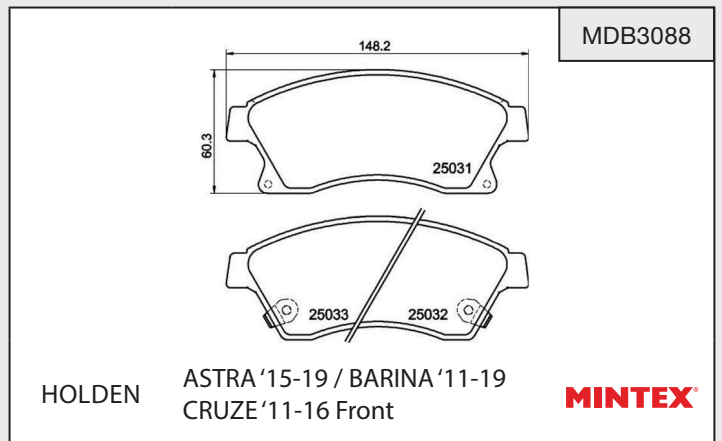

BRAKE PADS

Adrad stockists have thousands of quality auto parts available

Australian Owned
& Operated

© Adrad Pty Ltd / Natrad 2024. No part of this publication may be reproduced in any form or by any means or stored in a retrieval system or transmitted without prior written consent. Product specifications may change at any time without notice. Please email any product enquiries to product@adrad.com.au. E&OE.