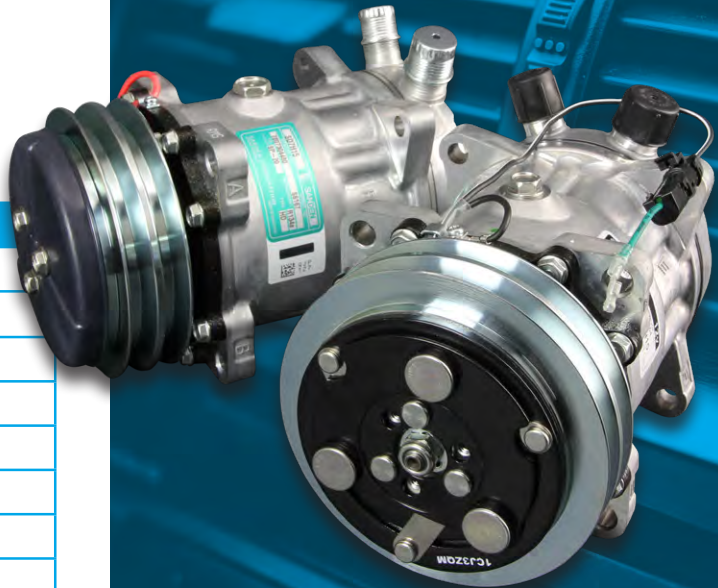

Universal Compressors

NEW Part Numbers

PSAN6167
PSAN7887
PSAN8035
PSAN4069
PSAN6166
PSAN4664
PSAN8083
PSAN4664