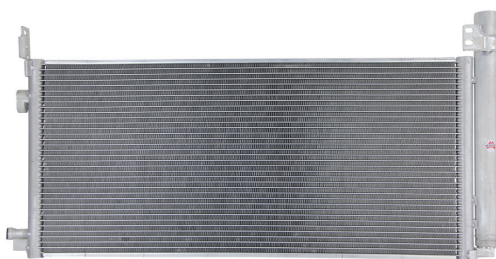

Part No. CMIT60

MITSUBISHI TRITON ML & MN '6/06-15 3.2/2.5L Diesel & 2.4L Petrol

Part No. CMIT40

NISSAN X-TRAIL T31 '9/07-15

Part No. CNIS46

TOYOTA RAV4 HYBRID AXAH2/54 '19-

Part No. CTOY187

HEATERS