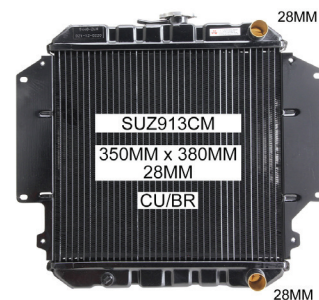

RADIATOR

BACK IN STOCK

SUZUKI

SIERRA Man. '81-89

ADRAD
RADIATORS

Adrad stockists have thousands of quality cooling products available