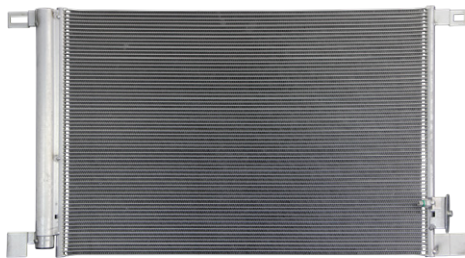

AUDI
VW

Q7 4M '15-
TOUAREG CR '17-

CAUD12