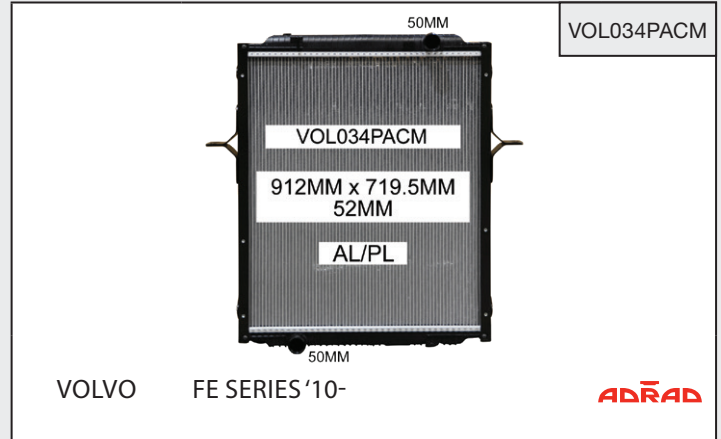

**NITRILE
DISPOSABLE
GLOVES**

BOX OF 50

TUNI651

RADIATORS

EXPANSION BOTTLES

PROCORE
INTERNATIONAL

MICON INDUSTRIES
SERVING INDUSTRY WORLD-WIDE

INDUSTRIAL COOLING

Caterpillar Folded Core & AMOCS

These high quality, heavy duty radiator modules and seals deliver superior strength, durability and long service life.

Adrad stockists have thousands of quality cooling products available

**Australian Owned
& Operated**

© Adrad Pty Ltd / Natrad 2023. No part of this publication may be reproduced in any form or by any means or stored in a retrieval system or transmitted without prior written consent. Product specifications may change at any time without notice. Please email any product enquiries to product@adrad.com.au. E&OE.