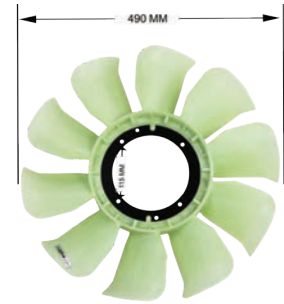

DAI NISSAN NAVARA D40 4.0L Petrol '05-11
PATHFINDER R51 '05-10

Part No. EFMIT013B