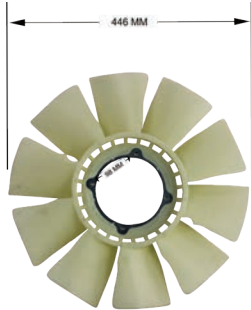

HOLDEN BARINA TM 1.6ltr '11-19

Part No. PHOL33

JEEP CHEROKEE KL 3.2L V6 '14-

Part No. PJEE06

IGNITION COIL

HYUNDAI IX35 LM 2.0ltr '6/10-13
KIA CERATO TD 2.0ltr '09-13

Part No. IGC122

TX VALVE

AUDI A1 8X 1.4ltr '10-13
VW POLO 1.4L '06-13

Part No. TXVWN28

Adrad stockists have thousands of quality cooling products available

FAN BLADES

FORD COURIER PE,PG,PH 2.5L Turbo Diesel '98-06

Part No. EFFOR83B