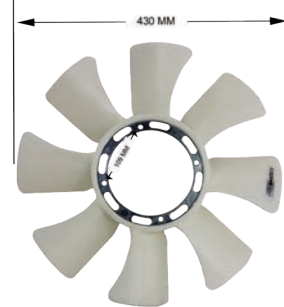

HOLDEN BARINA TM 1.6ltr '11-19

Part No. PHOL33

JEEP CHEROKEE KL 3.2L V6 '14-

Part No. PJEE06

IGNITION COIL

HYUNDAI IX35 LM 2.0ltr '6/10-13
KIA CERATO TD 2.0ltr '09-13

Part No. IGC122

TX VALVE

AUDI A1 8X 1.4ltr '10-13
VW POLO 1.4L '06-13

Part No. TXVWN28

Adrad stockists have thousands of quality cooling products available

FAN BLADES

FORD COURIER PE,PG,PH 2.5L Turbo Diesel '98-06

Part No. EFFOR83B