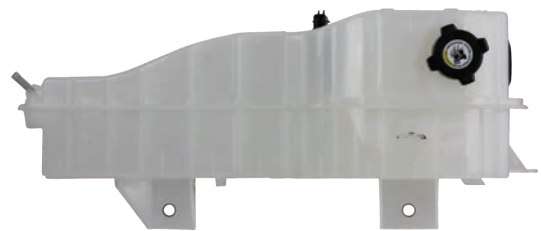

CH4109

TOYOTA

YARIS NCP90R 1.3L Petrol 30mm x 430mm RADIATOR LOWER HOSE

OFH08X15

8mm / 15 Metres RADIATOR OVERFLOW HOSE

COOLANT BOTTLE

HH010X15

3/8" 15 Metres HEATER HOSE

COB508

FREIGHTLINER

SURGE TANK COLUMBIA / CENTURY

ADRAD

Adrad stockists have thousands of quality cooling products available

CHARGE AIR COOLER

RADIATOR

RENAULT TRAFIC X82 1.6ltr Turbo Diesel '15-

CASE JX SERIES TL90/100 '99-04, TRACTOR
TRACTOR TD90/95

TIMING BELT KITS

PERFORMANCE & PRECISION

MAKE	POPULAR VEHICLE APPLICATIONS	PART No.
AUDI	A3 8P 2.0L '05-09	KT1628
AUDI	A3 8P 2.0L Diesel '09-13	KT1420
AUDI	A4 B7 2.0L Diesel '05-08	KT1403
CITROEN	C4 2.0L Diesel '07-10	KT1428
FORD	FOCUS LS/LT 2.5L Petrol '06-08, FOCUS LV 2.5L Petrol '08-11	KT1497
MAZDA	626 GE 2.0L '92-97, 323 BJ 2.0L '01-03	KT1270
MITSUBISHI	380 DB 3.8L Petrol '05-08, TRITON ML 3.5L Petrol '06-08	KT1677
MITSUBISHI	LANCER CH 2.0L '02-06, PAJERO QA 2.0L '01-02	KT1671
PEUGEOT	307 2.0L Diesel '05-08	KT1428
TOYOTA	CAMRY MCV20 3.0L Petrol '97-02, CAMRY MCV36 3.0L Petrol '02-06	KT1659
TOYOTA	COROLLA AE110 1.5L '95-00, COROLLA AE95 1.6L '89-91	KT1145
VOLKSWAGEN	GOLF MK5 1K 2.0L '04-07	KT1628
VOLKSWAGEN	GOLF MK6 2.0L Diesel '08-10	KT1420
VOLKSWAGEN	PASSAT B6 2.0L Petrol '06-09	KT1403