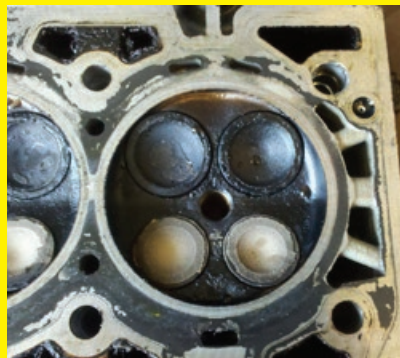

NEW HOSE CLAMPS

CLT1427

CONSTANT TORQUE HOSE CLAMP 14-27mm

CLT2138

CONSTANT TORQUE HOSE CLAMP 21-38mm

NEW INDUSTRIAL ASSEMBLY

HINO 500 Series FC Man. '11-

PROTECT YOUR HEAD!

MANN FILTER

OIL SEPARATOR Catch Can & Filters

Oil Separator Catch Cans are an effective way to dramatically increase engine life by keeping your intake system and cylinder head clean for longer.

Suits popular turbo diesel vehicles including Ford Ranger / Mazda BT50, Nissan Navara & Patrol, Toyota Prado & Hilux, Mitsubishi Triton & Challenger.