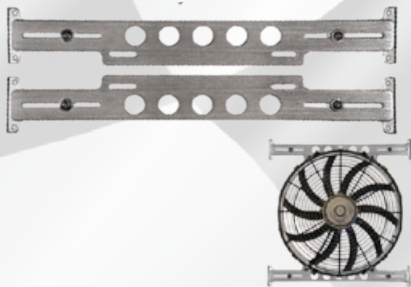

BILLET ALUMINIUM UNIVERSAL FAN BRACKET

Two billet aluminium brackets with four (4) adjustable side angle brackets to attach to side flange of radiator. Fits 14 in. & 16 in. MARADYNE® electric fans.

Kit includes:

- Aluminium brackets (2)
- Side angle brackets (4)
- Bolts (4)
- Washers (4)
- Nylon lock nuts (4) (for secure fastening)

Part No. TUNI319