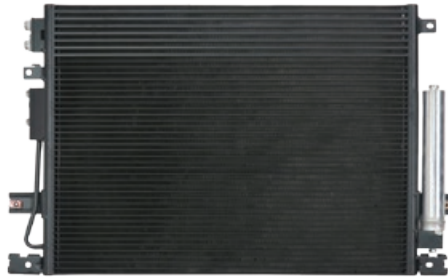

NEW CONDENSERS

CHRYSLER 300C (7/12-6/15) Diesel *Check Mounts*

Part No. CCHR12